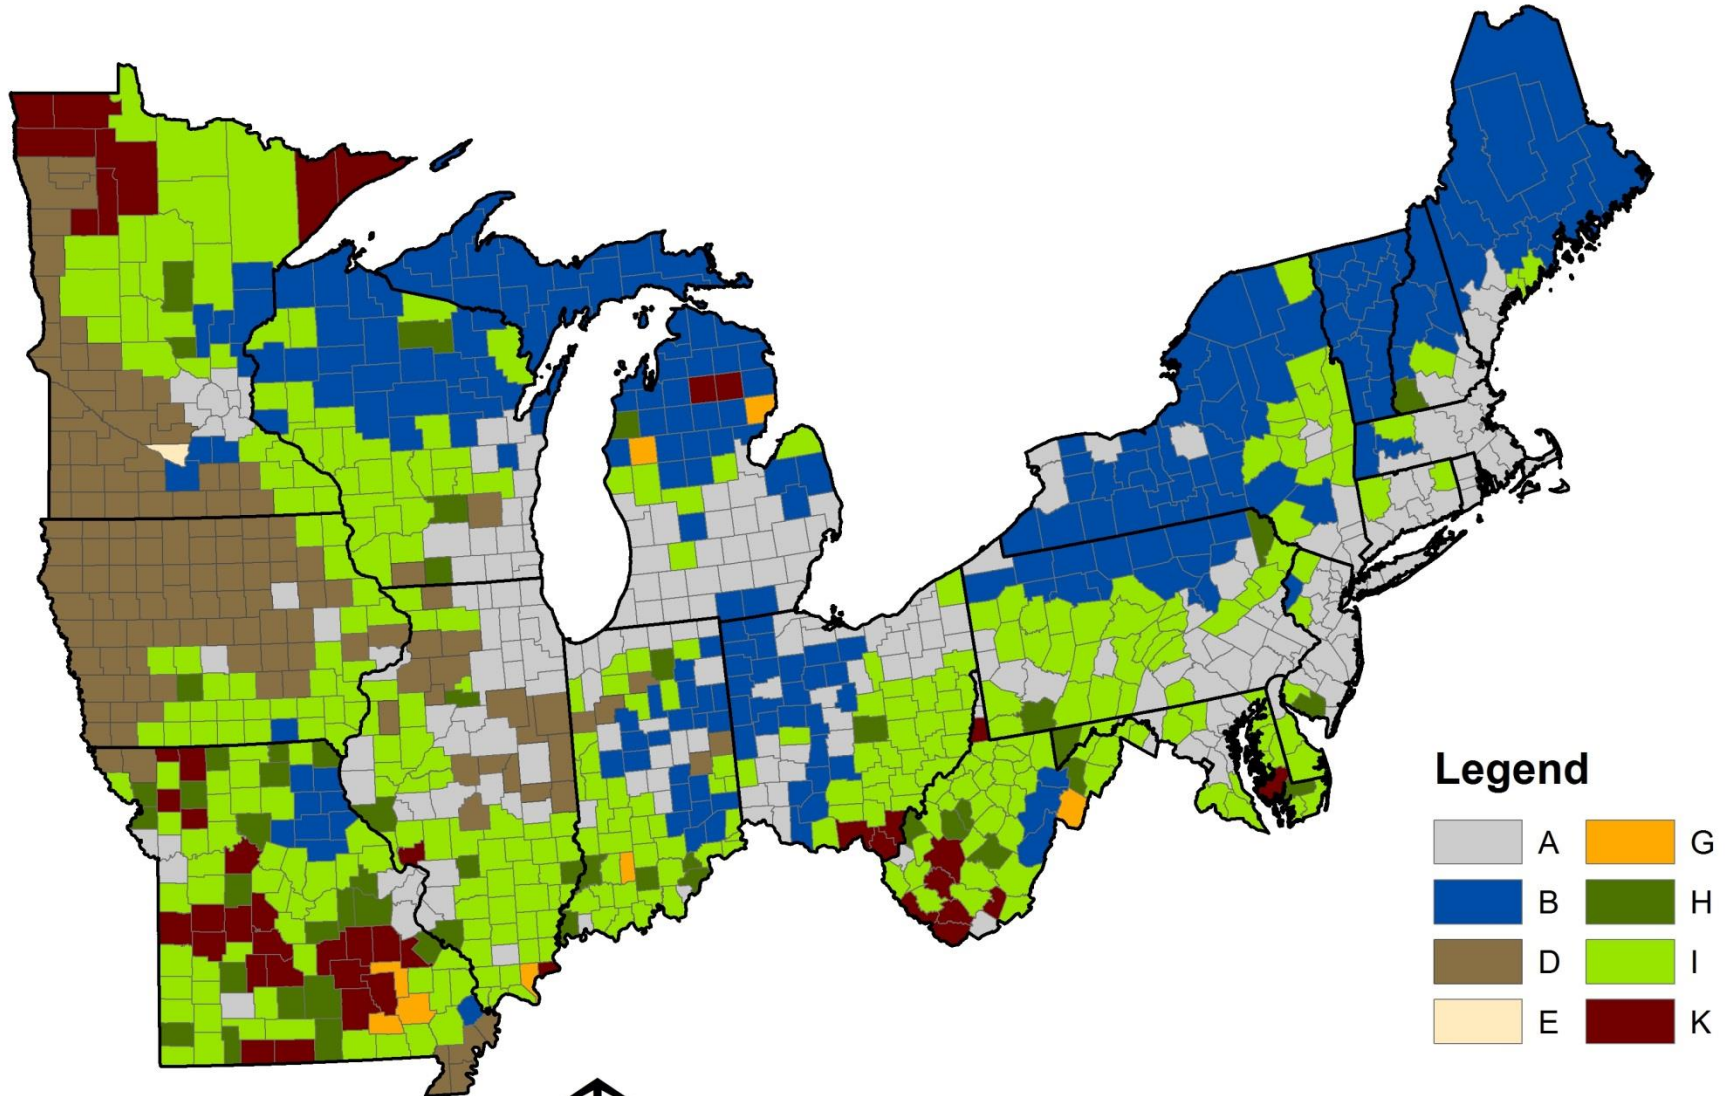

National Cohesive Wildland Fire Management Strategy

Northeast Region - Landscape Resilience Classes

Legend

	A		G
	B		H
	D		I
	E		K

0 50 100 200 300 400 Miles

Additional Information:
cohesivefire.nemac.org

National

Landscape Class

Northeast

Landscape Class

National Cohesive Wildland Fire Management Strategy

Northeast Region - Community Clusters

Legend

0 50 100 200 300 400
Miles

Additional Information:
cohesivefire.nemac.org

National

Northeast

What makes the Northeast unique