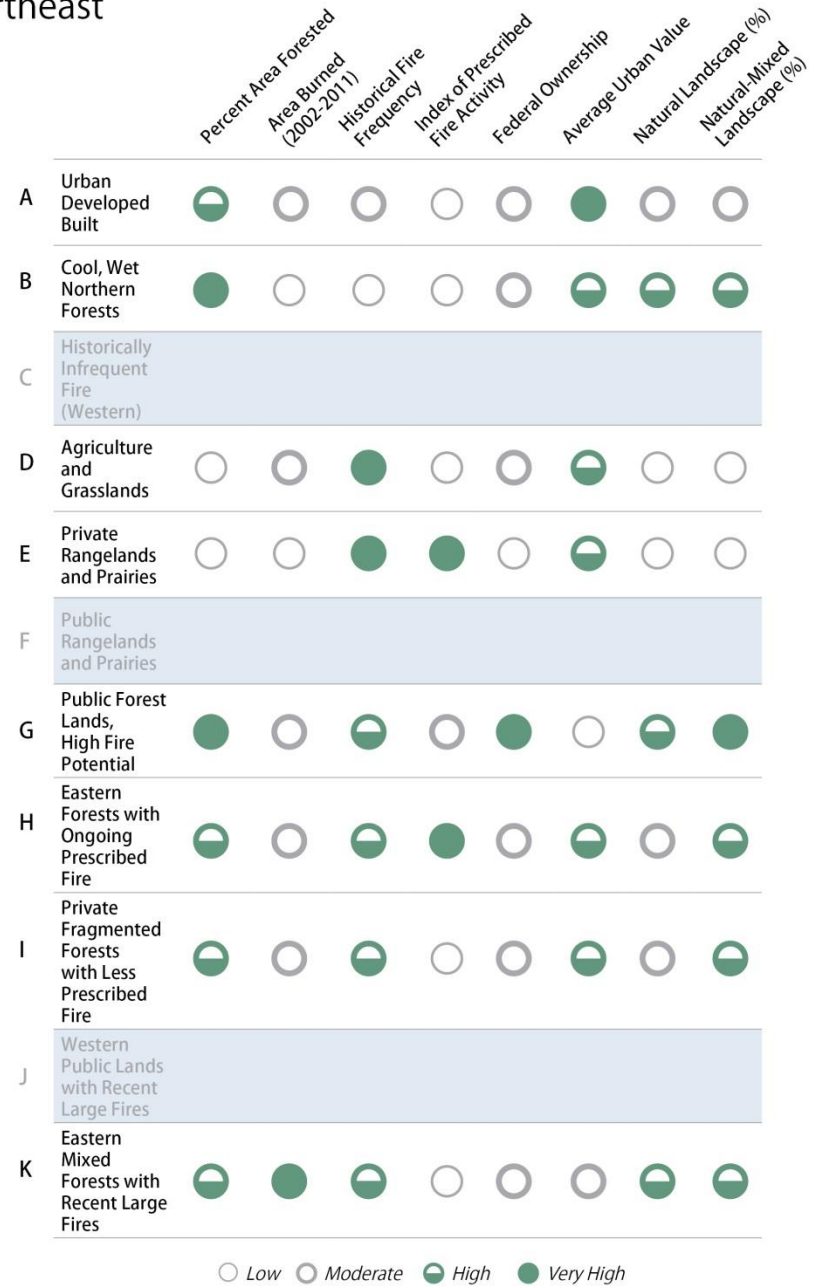

National Cohesive Wildland Fire Management Strategy

Northeast Region - Landscape Resilience Classes

Legend

	A		G
	B		H
	D		I
	E		K

0 50 100 200 300 400 Miles

Additional Information:
cohesivefire.nemac.org

National

Landscape Class

Northeast

Landscape Class

National Cohesive Wildland Fire Management Strategy

Northeast Region - Community Clusters

Legend

0 50 100 200 300 400
Miles

Additional Information:
cohesivefire.nemac.org

National

Northeast

What makes the Northeast unique