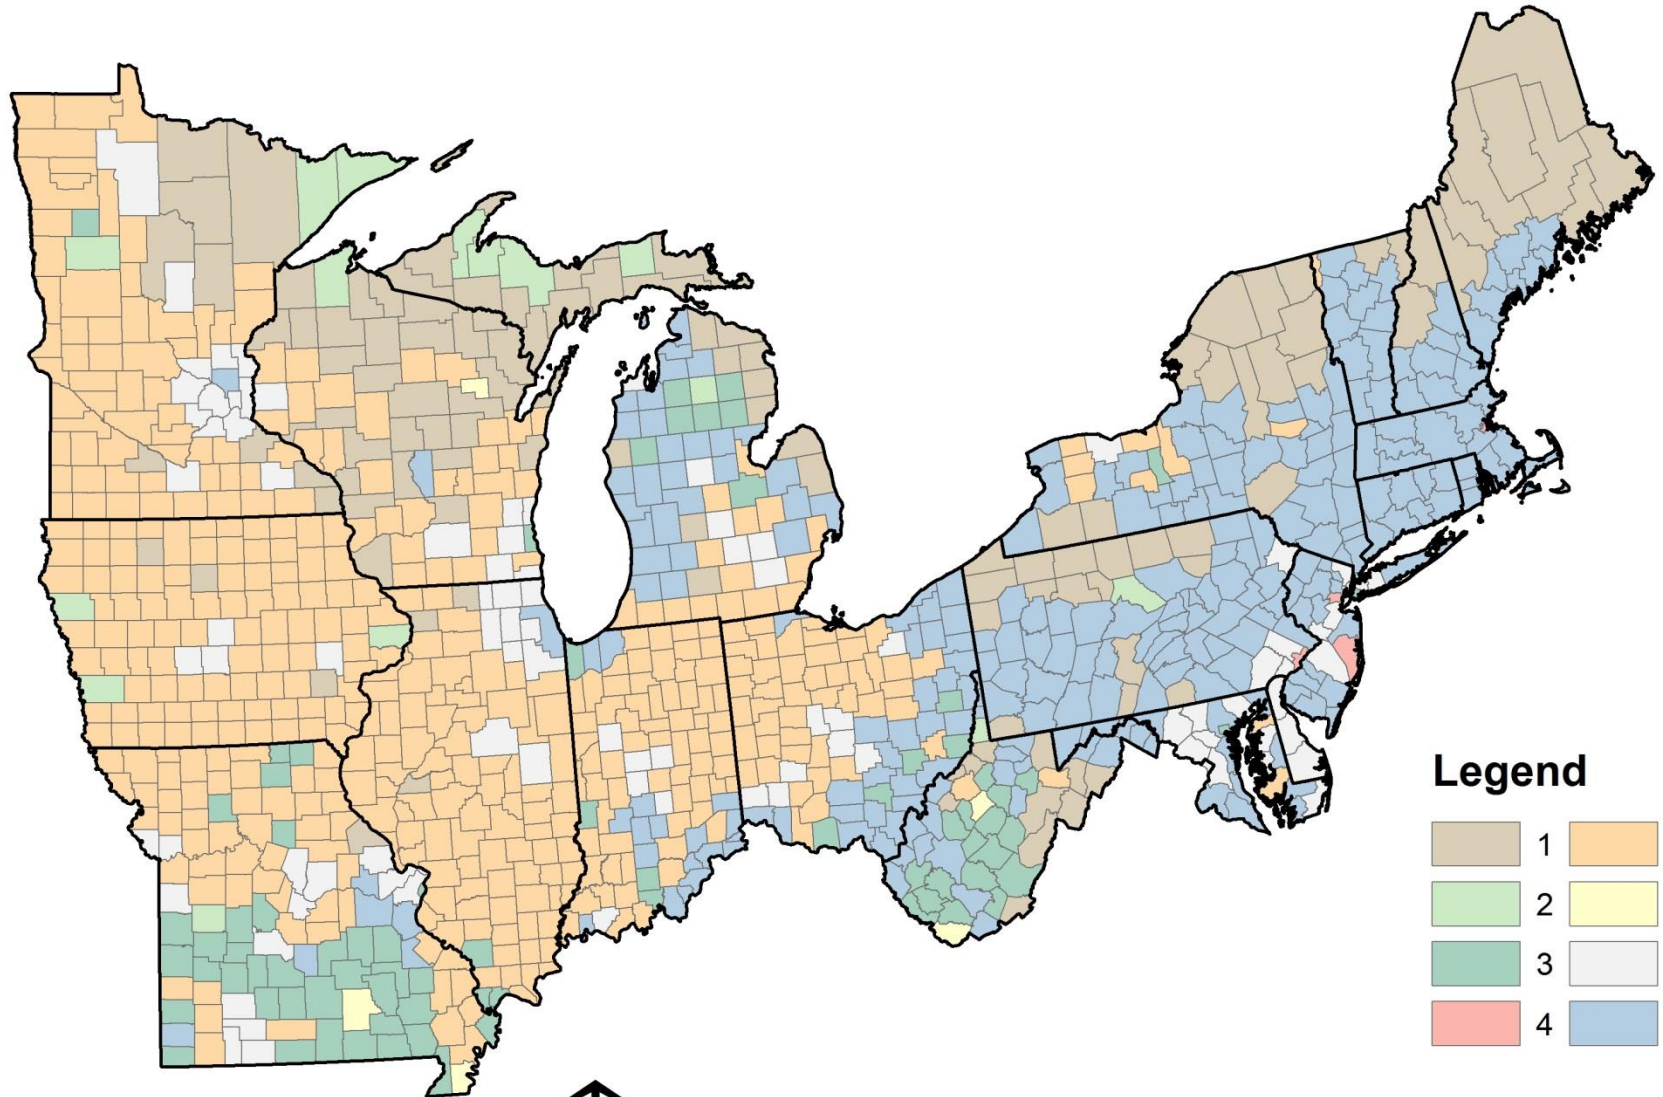

National Cohesive Wildland Fire Management Strategy

Northeast Region - Landscape Resilience Classes

Legend

	A		G
	B		H
	D		I
	E		K

0 50 100 200 300 400 Miles

Additional Information:
cohesivefire.nemac.org

National

Landscape Class

Northeast

Landscape Class

National Cohesive Wildland Fire Management Strategy

Northeast Region - Community Clusters

Legend

0 50 100 200 300 400
Miles

Additional Information:
cohesivefire.nemac.org

National

Northeast

What makes the Northeast unique